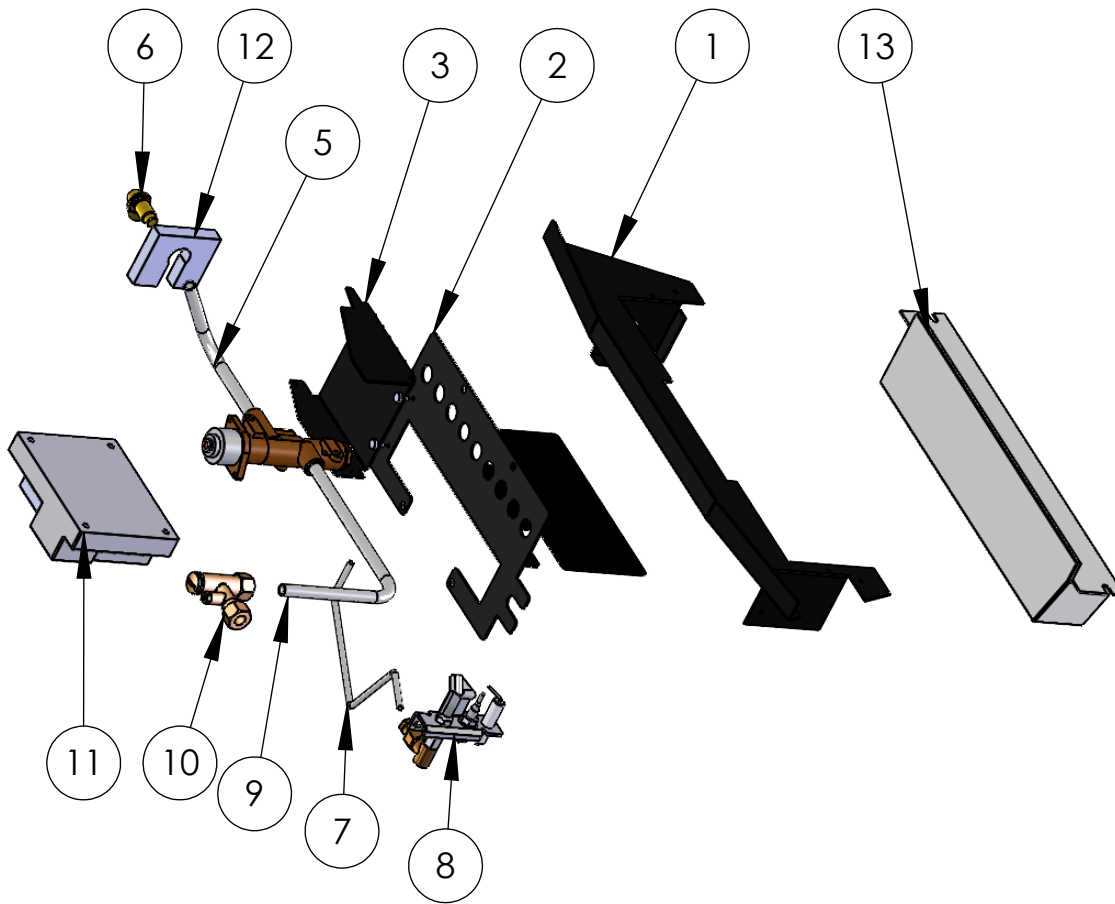

# Paragon One Remote Control Tray Assembly

ITEM NO.	Description	Part Number	QTY.
1	Burner Support	4272	1
2	Valve Bracket	4315	1
3	SL Battery- ignitor brk	4323	1
4	Remote Valve	6590	1
5	Injector Pipe	4320	1
6	Injector	2799	1
7	Pilot Pipe	4321	1
8	Oxy Pilot Assy	6952	1
9	inlet Pipe	4322	1
10	Restrictor elbow	2189	1
11	EDB	6592	1
12	Sliencer	2400	1
13	Burner assembly	2383	1